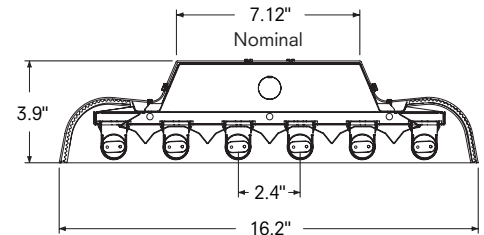

T8 Open High Bay

The TG Series is linear fluorescent high bay luminaire utilizing T8 lamping and featuring a partial translucent reflector for ceiling illumination. It is particularly well suited for high ceiling retail applications because it offers bright, even illumination at high CRI levels over the entire enclosure space. The TG Series T8 offers excellent lumen output over a greater range of temperatures, and is available in a narrow 4-light and wide 6-light profile. Features include high-reflectance Miro4™ specular optics with partial acrylic reflector, cool operation for lamp and ballast and circulating airflow that draws airborne particles away from the upward facing optical surfaces. Miro4™ reflector has a 95% reflectance.

TG Series w/ Miro 4™ Reflector
Lamp Type: F32T8/835 - Initial Lumens: 2950* - # of Lamps: 4

ZONE	LUMENS	% BARE LAMP	% LUMINANCE
0-30	2753	23.3	24.0
0-40	4462	37.8	38.9
0-60	7754	65.7	67.7
0-90	10300	87.3	89.9
90-120	314	2.7	2.7
90-130	441	3.7	3.8
90-150	803	6.8	7.0
90-180	1159	9.8	10.1
0-180	11459	97.1	100.0

Room Cavity Ratio	80				70				50			
	70	50	30	10	70	50	30	10	50	30	10	
0	113	113	113	113	109	109	109	109	102	102	102	
1	103	96	93	89	99	94	90	87	88	85	82	
2	93	85	78	72	89	82	76	70	77	72	67	
3	85	74	66	60	81	72	64	58	68	61	56	
4	77	66	57	50	74	64	56	49	60	53	48	
5	71	59	50	43	68	57	49	43	54	47	41	
6	66	53	44	38	63	51	43	37	48	41	36	
7	61	48	39	33	59	46	38	33	44	37	32	
8	57	44	35	30	55	42	35	29	40	33	28	
9	53	40	32	27	51	39	31	26	37	30	26	
10	50	37	29	24	48	36	29	24	34	28	23	

* ITL 55142

Fixture Ordering Logic Example: TGW632EB26C-8