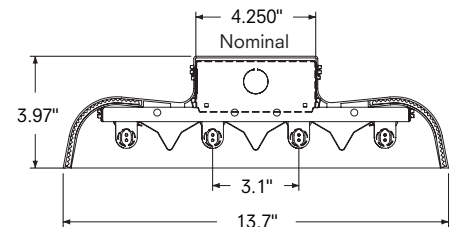

T8 Open High Bay

The TG Series is linear fluorescent high bay luminaire utilizing T8 lamping and featuring a partial translucent reflector for ceiling illumination. It is particularly well suited for high ceiling retail applications because it offers bright, even illumination at high CRI levels over the entire enclosure space. The TG Series T8 offers excellent lumen output over a greater range of temperatures, and is available in a narrow 4-light and wide 6-light profile. Features include high-reflectance Miro4™ specular optics with partial acrylic reflector, cool operation for lamp and ballast and circulating airflow that draws airborne particles away from the upward facing optical surfaces. Miro4™ reflector has a 95% reflectance.

Wide

TG Series w/ Miro 4™ Reflector
Lamp Type: F32T8/835 - Initial Lumens: 2950* - # of Lamps: 4

ZONE	LUMENS	% BARE LAMP	% LUMINANCE
0-30	2753	23.3	24.0
0-40	4462	37.8	38.9
0-60	7754	65.7	67.7
0-90	10300	87.3	89.9
90-120	314	2.7	2.7
90-130	441	3.7	3.8
90-150	803	6.8	7.0
90-180	1159	9.8	10.1
0-180	11459	97.1	100.0

Room Cavity Ratio	80				70				50			
	70	50	30	10	70	50	30	10	50	30	10	
0	113	113	113	113	109	109	109	109	102	102	102	
1	103	96	93	89	99	94	90	87	88	85	82	
2	93	85	78	72	89	82	76	70	77	72	67	
3	85	74	66	60	81	72	64	58	68	61	56	
4	77	66	57	50	74	64	56	49	60	53	48	
5	71	59	50	43	68	57	49	43	54	47	41	
6	66	53	44	38	63	51	43	37	48	41	36	
7	61	48	39	33	59	46	38	33	44	37	32	
8	57	44	35	30	55	42	35	29	40	33	28	
9	53	40	32	27	51	39	31	26	37	30	26	
10	50	37	29	24	48	36	29	24	34	28	23	

* ITL 55142

Fixture Ordering Logic Example: TGW632EB26C-8