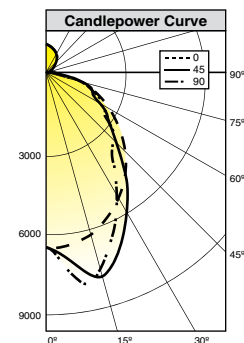

Room Cavity Ratio	80				70				50			
	70	50	30	10	70	50	30	10	50	30	10	
0	117	117	117	117	113	113	113	113	106	106	106	
1	108	103	99	96	104	100	96	93	93	90	88	
2	98	91	84	79	95	88	82	77	82	77	73	
3	90	80	72	66	87	78	70	65	73	67	62	
4	83	71	63	57	80	69	61	55	65	59	53	
5	76	64	55	49	73	62	54	48	59	52	47	
6	71	58	49	43	68	56	48	42	53	46	41	
7	66	53	44	38	63	51	43	38	49	42	37	
8	61	48	40	34	59	47	39	34	45	38	33	
9	57	44	36	31	55	43	36	31	41	34	30	
10	54	41	33	28	52	40	33	28	38	32	27	

* ITL 55144-2 (tested at 35°C ambient)

Fixture Ordering Logic Example: TGN454EB13C-1

TG	N	4	54	EB	1	3C	1
Series	Width	# Lamps	Wattage	Ballast	# Ballast	Options	Voltage
TG = TG Series Linear Fluorescent GloBay	N = Narrow W = Wide	4 ¹ 6 ²	54 = 54w T5HO (48") 54 = 54w T5HO (48")	EB = Programmed Rapid Start 1.0 bf EB = Programmed Rapid Start 1.0 bf	1 = (1) 4 lt ballast 2 = (2) 2 lt ballasts 2 = (2) 3 lt ballast 4 = (1) 4 lt ballast and (1) 2 lt ballast	See Back Panel	1 = 120v 4 = 277v 5 = 480v ³ 8 = 120-277v